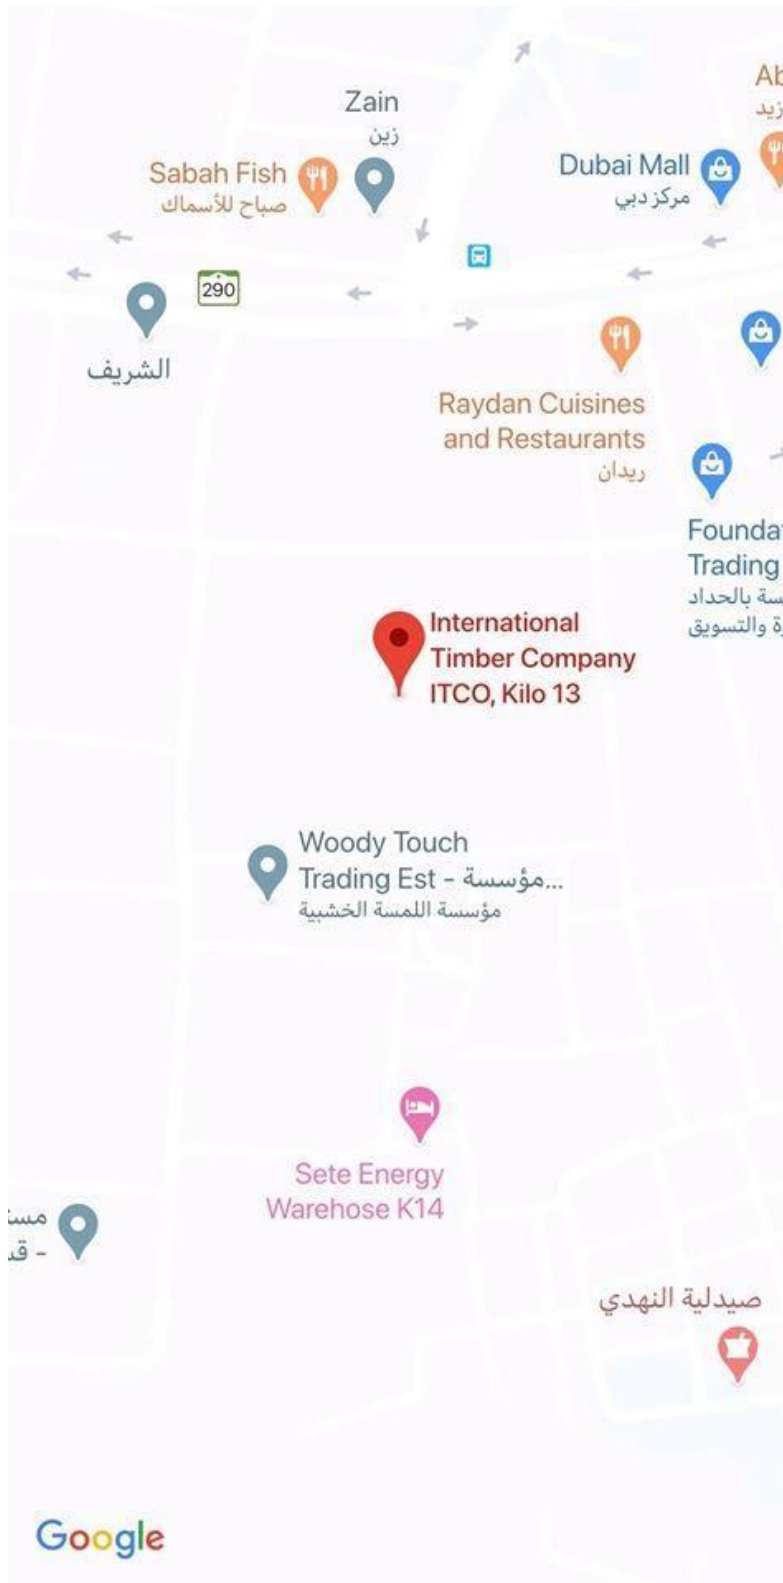

Nais ipagbigay-alam ng Konsulado Panlahat ng Republika ng Pilipinas sa Jeddah na mula sa araw na ito, ika-4 ng Abril 2020, ang 24-oras na curfew ay ipapatupad na sa mga sumusunod na distrito ng Jeddah:

1. Al-Mahjar,
2. Ghaleel,
3. Qurayyat,
4. Petromin
5. Kilo 13,
6. Kilo 14 North, at
7. Kilo 14 South.

Hindi sakop ng nasabing curfew ang mga kritikal na serbisyo sa pampubliko at pribadong sektor. Maaari ding lumabas sa tahanan ang mga residente ng mga nasabing lungsod para sa pangangailangang pangkalusugan at pagbili ng pagkain pero sa loob lamang ng kanilang karatig na pook mula alas-6 ng umaga hanggang alas-3 ng hapon.

Nasa ibaba ang mga mahahalagang detalye ng direktiba na sinalin sa wikang Ingles at ang mga mapa na nagpapakita ng mga lugar na nabanggit..

-
1. Applying additional health precautionary measures in a number of residential neighborhoods in Jeddah Governorate by isolating the following neighborhoods: *(Kilo 14 South, Kilo 14 North, Al-Mahjar, Ghaleel, Qurayyat, Kilo 13, Petromin)* and preventing entry to or exit from these areas and preventing residents of these neighborhoods to leave their homes throughout the day for 24 hours, effective 3:00 p.m., Saturday, Shaban 11, 1441 AH corresponding to 4 April 2020 AD until further notice.
 2. Allowing the residents of the aforementioned neighborhoods to leave their homes for the necessary transactions, such as health care and purchase of food, within the scope of the isolation area during the period from 6:00 a.m. to 3:00 p.m. only.
 3. All sectors authorized to perform their duties during the curfew time in all health-isolated neighborhoods will continue, in the strictest limits and in accordance with the procedures and controls determined by the concerned authority.

Para sa kaalaman ng lahat.

Mga distrito ng Jeddah na skop ng 24 oras na curfew:

1. Al-Mahjar:

2. Ghaleel/Ghulail:

3. Qurayat:

4. Petromin:

5. Kilo 13:

6. Kilo 14 North at Kilo 14 South: