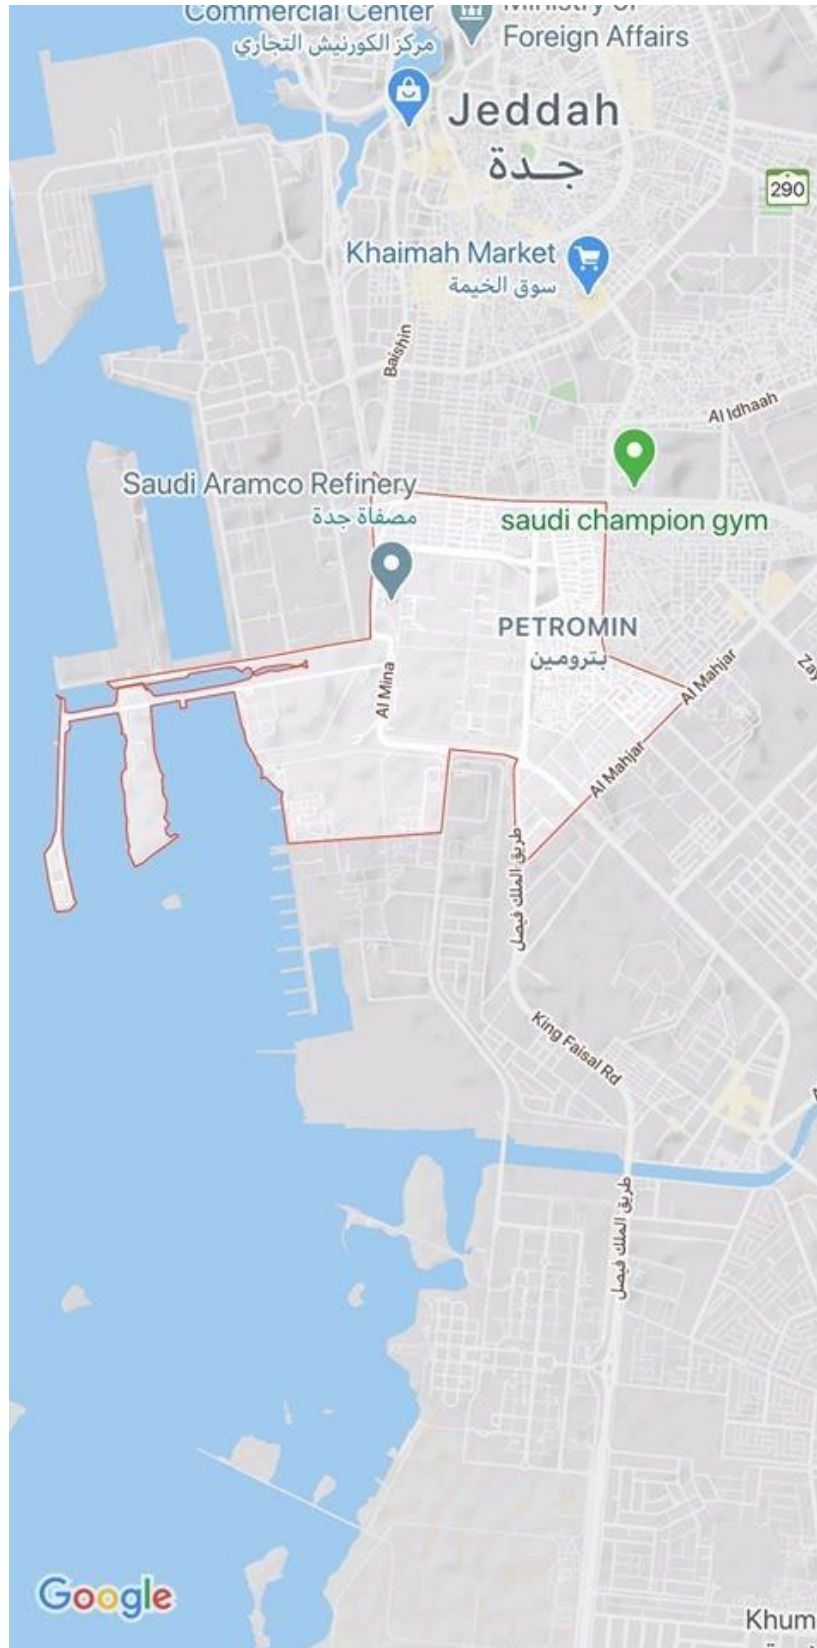

Nais ipagbigay-alam ng Konsulado Panlahat ng Republika ng Pilipinas sa Jeddah na mula sa araw na ito, ika-4 ng Abril 2020, ang 24-oras na curfew ay ipapatupad na sa mga sumusunod na distrito ng Jeddah:

1. Al-Mahjar,
2. Ghaleel,
3. Qurayyat,
4. Petromin
5. Kilo 13,
6. Kilo 14 North, at
7. Kilo 14 South.

Hindi sakop ng nasabing curfew ang mga kritikal na serbisyo sa pampubliko at pribadong sektor. Maaari ding lumabas sa tahanan ang mga residente ng mga nasabing lungsod para sa pangangailangang pangkalusugan at pagbili ng pagkain pero sa loob lamang ng kanilang karatig na pook mula alas-6 ng umaga hanggang alas-3 ng hapon.

Nasa ibaba ang mga mahahalagang detalye ng direktiba na sinalin sa wikang Ingles at ang mga mapa na nagpapakita ng mga lugar na nabanggit..

-
1. Applying additional health precautionary measures in a number of residential neighborhoods in Jeddah Governorate by isolating the following neighborhoods: *(Kilo 14 South, Kilo 14 North, Al-Mahjar, Ghaleel, Qurayyat, Kilo 13, Petromin)* and preventing entry to or exit from these areas and preventing residents of these neighborhoods to leave their homes throughout the day for 24 hours, effective 3:00 p.m., Saturday, Shaban 11, 1441 AH corresponding to 4 April 2020 AD until further notice.
 2. Allowing the residents of the aforementioned neighborhoods to leave their homes for the necessary transactions, such as health care and purchase of food, within the scope of the isolation area during the period from 6:00 a.m. to 3:00 p.m. only.
 3. All sectors authorized to perform their duties during the curfew time in all health-isolated neighborhoods will continue, in the strictest limits and in accordance with the procedures and controls determined by the concerned authority.

Para sa kaalaman ng lahat.

Mga distrito ng Jeddah na skop ng 24 oras na curfew:

1. Al-Mahjar:

2. Ghaleel/Ghulail:

3. Qurayat:

4. Petromin:

5. Kilo 13:

6. Kilo 14 North at Kilo 14 South: